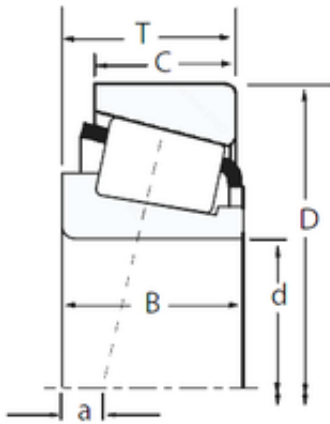

### Timken 6459/6424 tapered roller bearings

Bearing No. 6459/6424

6459/6424 Bearing 2D drawings and 3D CAD models

Dimensione	70x150x54 mm
Marchio	Timken
Diametro del foro	70 mm
Diametro esterno	150 mm
Larghezza	54 mm
d	70 mm
D	150 mm
T	54 mm
B	54,229 mm
C	45 mm
R	3 mm
r	3 mm