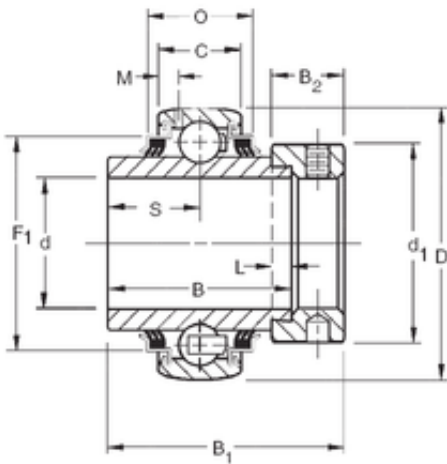

Bearing Power Machinery Co., Ltd.

Timken G1202KPPB4 deep groove ball bearings

Bearing No. G1202KPPB4

Size	53.975x100x55.56 mm
Bore Diameter	53,975 mm
Outer Diameter	100 mm
Width	55,56 mm
d	53,975 mm
D	100 mm
B	55,56 mm
C	24 mm
O	29,01 mm
d1	76,2 mm
B1	71,4 mm
B2	20,6 mm
L	4,8 mm
M	5,41 mm
S	27,8 mm
F1	87,17 mm
Weight	1,406 Kg
Basic dynamic load rating (C)	48,1 kN

G1202KPPB4 Bearing 2D drawings and 3D CAD models