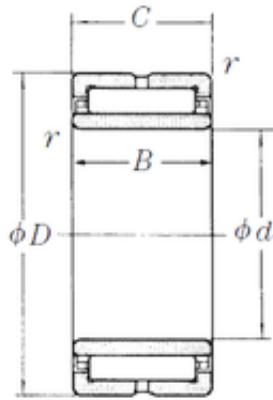

Bearing Power Machinery Co., Ltd.

NSK NA4968 needle roller bearings

Bearing No. NA4968

Size	340x460x118 mm
Bore Diameter	340 mm
Outer Diameter	460 mm
Width	118 mm
d	340 mm
Fw	380 mm
D	460 mm
B	118 mm
C	118 mm
r min.	3 mm
Weight	54 Kg
Basic dynamic load rating (C)	1240 kN
Basic static load rating (C0)	3000 kN

NA4968 Bearing 2D drawings and 3D CAD models