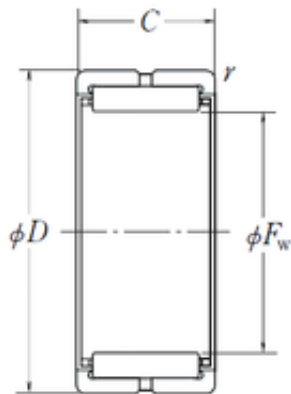

Bearing Power Machinery Co., Ltd.

NSK RNA4916 needle roller bearings

Bearing No. RNA4916

Size	90x110x30 mm
Bore Diameter	90 mm
Outer Diameter	110 mm
Width	30 mm
Fw	90 mm
D	110 mm
C	30 mm
r min.	1 mm
Weight	0,53 Kg
Basic dynamic load rating (C)	87,5 kN
Basic static load rating (C0)	166 kN
(Grease) Lubrication Speed	2800 r/min
hidYobi	RNA4916
LangID	1
D_	110
B_	30
hidTable	ecat_NSMRNR
GRS rpm	2800
ra	1
C0	166
C1_	30
DE_	103
SLR	22.4
Prod_Type3	NRB_S_RNA
d	90
DA_	6.5

RNA4916 Bearing 2D drawings and 3D CAD models

Bearing Power Machinery Co., Ltd.

Z_	30
SI	0
yobi	RNA4916
da_max	105
OIL rpm	4500
SDM_	96.5
r	1
KBRG	8313
mass1	0.53