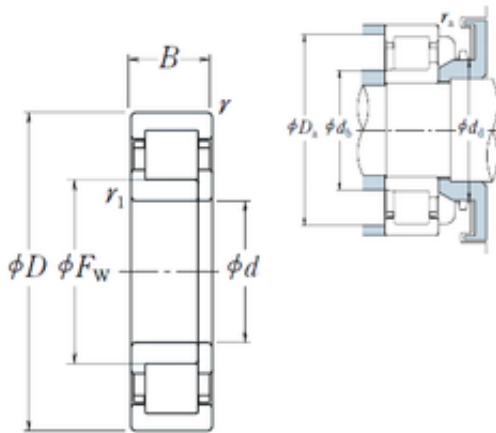

Bearing Power Machinery Co., Ltd.

NSK NUP2309 ET cylindrical roller bearings

Bearing No. NUP2309 ET

NUP2309 ET Bearing 2D drawings and 3D CAD models

Size	45x100x36 mm
Bore Diameter	45 mm
Outer Diameter	100 mm
Width	36 mm
d	45 mm
Fw	58,5 mm
D	100 mm
B	36 mm
C	36 mm
r min.	1,5 mm
r1 min.	1,5 mm
da min.	53 mm
db max.	56 mm
db min	53 mm
ra max.	1,5 mm
rb max.	1,5 mm
Db max	92 mm
Weight	1,28 Kg
Basic dynamic load rating (C)	137 kN
Basic static load rating (C0)	153 kN
(Grease) Lubrication Speed	5 300 r/min