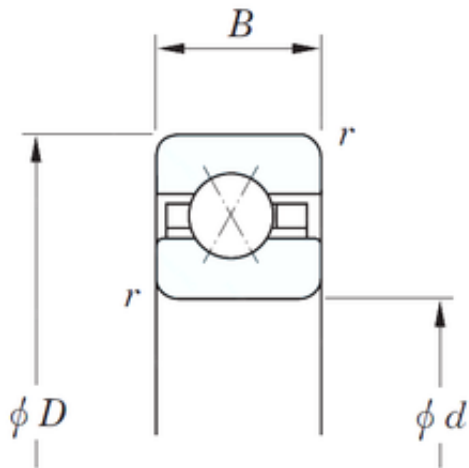

Bearing Power Machinery Co., Ltd.

KBX055 Bearing 2D drawings and 3D CAD models

KOYO KBX055 angular contact ball bearings

Bearing No. KBX055

Size	139.7x155.575x7.938 mm
Bore Diameter	139,7 mm
Outer Diameter	155,575 mm
Width	7,938 mm
d	139,7 mm
D	155,575 mm
B	7,938 mm
C	7,938 mm
r	1 mm
Weight	0,186 Kg
Basic dynamic load rating (C)	7,85 kN
Bearing No.	KBX055
r(min)	1
Cr	7.85
C0r	12.0
Mass(kg)	0.186