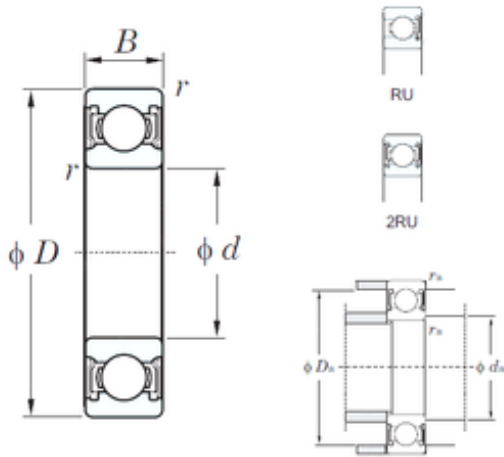

Bearing Power Machinery Co., Ltd.

KOYO 6212-2RU deep groove ball bearings

Bearing No. 6212-2RU

Size	60x110x22 mm
Bore Diameter	60 mm
Outer Diameter	110 mm
Width	22 mm
d	60 mm
D	110 mm
B	22 mm
C	22 mm
r min.	1,5 mm
da min.	68 mm
da max	72,5 mm
Da max.	102 mm
ra max.	1,5 mm
Weight	0,783 Kg
Basic dynamic load rating (C)	52,4 kN
Basic static load rating (C0)	36,2 kN
(Grease) Lubrication Speed	5700 r/min

6212-2RU Bearing 2D drawings and 3D CAD models