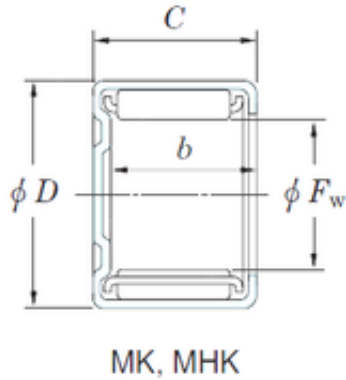

### KOYO MK14161 needle roller bearings

Bearing No. MK14161

Size	22.225x28.575x25.400 mm
Bore Diameter	22.225 mm
Outer Diameter	28.575 mm
Width	25.400 mm
Fw	22.225 mm
D	28.575 mm
C	25.400 mm
b	22.8 mm
Weight	0,039 Kg
Basic dynamic load rating (C)	20.6 kN
Basic static load rating (C0)	38.4 kN